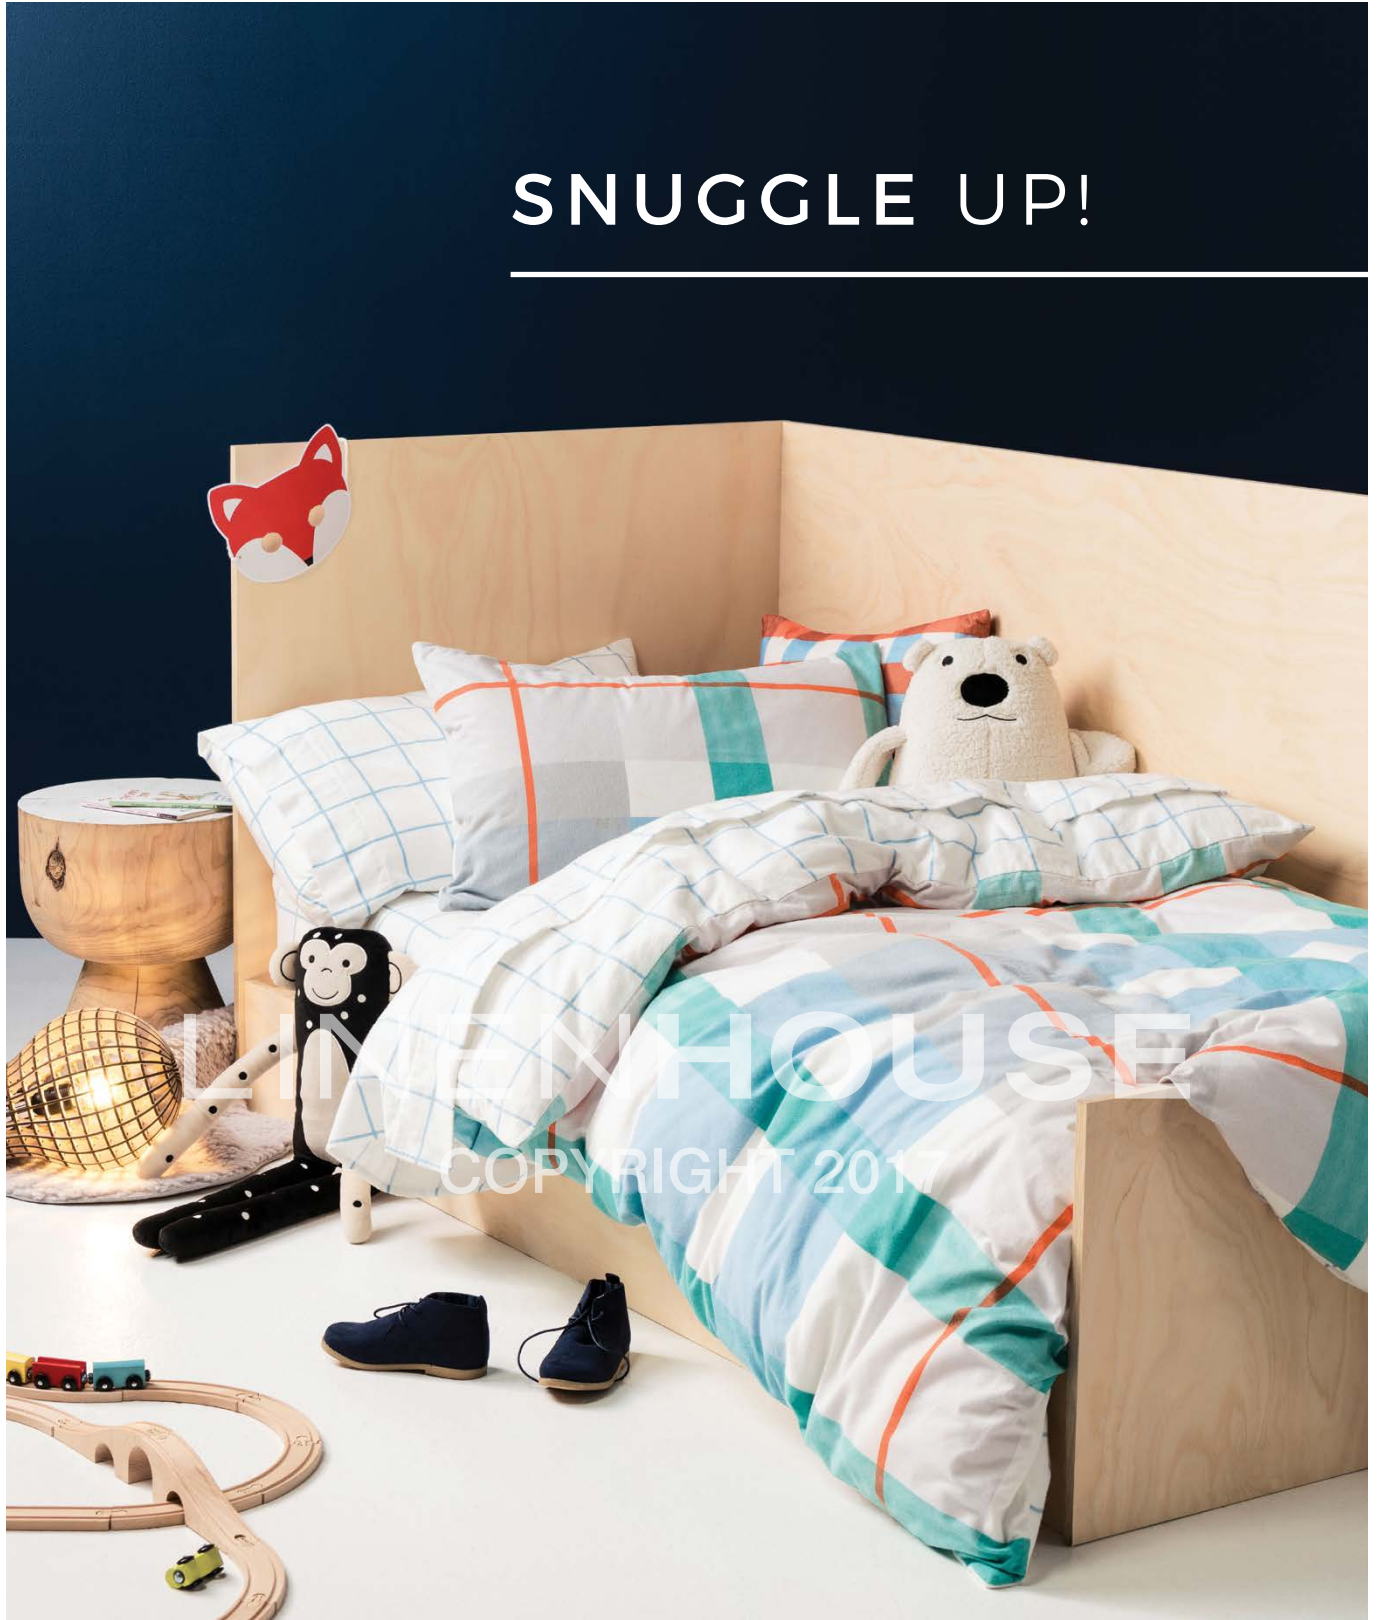

BLANKY PINK AND BLUE | FLANNELETTE

Soft to the touch and popping with this season's winter brights, Blanky is as snuggly as it is stylish. These printed flannelette designs feature a gorgeous palette of magenta, pastel pink, soft grey, jade and denim blue.

Cotton flannelette

Quilt Cover & Pillowcase Set

SB | 140x210cm + 48x73cm
DB | 180x210cm + 48x73cm(2)

W/S / RRP $

50.00 / 119.95
60.00 / 149.95

Sheet & Pillowcase Set

SB | 180x254 + 91x193+33 + 48x73cm
KSB | 200x265 + 107x203+33 + 48x73cm

45.00 / 109.95
50.00 / 119.95

SNUGGLE UP!