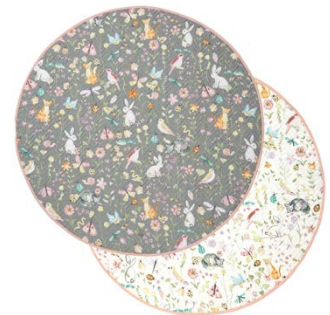

Cotton

Quilt Cover & Pillowcase Set
 SB | 140x210cm + 48x73cm
 DB | 180x210cm + 48x73cm(2)

RRP \$
 109.99
 129.99

Coordinating Accessories
 120cm Round playmat

RRP \$
 74.99

LINENHOUSE
 COPYRIGHT 2020

BROMLEY BUNNY
 Novelty cushion
 Polyester plush
 RRP \$29.99

BRIELLE BUTTERFLY
 Novelty cushion
 Polyester plush with sequins
 RRP \$39.99

GARDEN FRIENDS
 120cm Round playmat
 Outer: Cotton. Fill: Polyester. Quilted
 RRP \$74.99

SPACE RACE

Join these dogs in space as they chase their arch-rivals – cats! Space Race is a fun, pencil-drawn print of dogs and cats as astronauts, zooming around the universe on a warm blue cotton percale ground. The set is trimmed with cord piping in aqua and reverses to a bright yellow starry-night print. Complete this look with its coordinating novelty cushions for a super-fun theme.