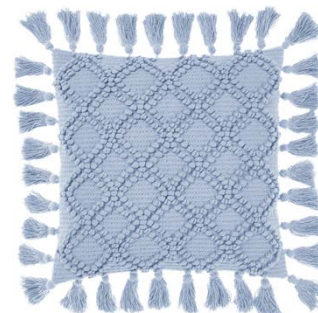

RRP \$

49.99
 59.99

LAGOS BLOSSOM
 65x65cm European pillowcase. Cotton
 Waffle with fringing
 RRP \$49.99

LAGOS BLOSSOM
 48x48cm Cushion. Cotton
 Waffle with fringing
 RRP \$59.99

CIRCLET SKY
 48x48cm Cushion. Cotton
 Woven with loops and knotted fringe
 RRP \$64.99

PENINA BISCOTTI

A finely constructed geometric you'll be pressed to resist, Penina biscotti exudes a smart and contemporary style with its latte and charcoal hues on a cotton percale ground in sugar. This soft washed unisex set, which reverses to a plain-dyed cotton, is both versatile and fun, and looks superb with its coordinating European pillowcases as well as textured throws and cushions for stylish contrast.