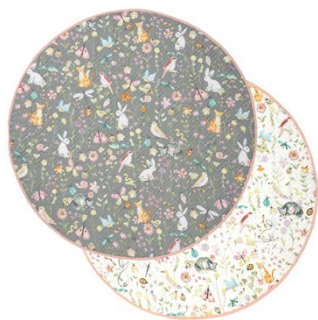

Novelty cushion
Polyester plush
RRP \$29.99

CHERRY BIRD

Novelty cushion
Polyester plush
RRP \$12.99

SHOO FLY

Novelty cushion
Polyester/PU plush
RRP \$29.99

EDDY ECHIDNA

Novelty cushion
Polyester plush
RRP \$29.99

OLLIE OWL

Novelty cushion
Polyester plush
RRP \$29.99

ACCESSORIES

GARDEN FRIENDS

120cm Round playmat. Outer: Cotton.
Fill: Polyester. Quilted. Reversible
RRP \$74.99

RAINBOW MAGIC BLUE

50x90cm Floor mat. Cotton
Tufted
RRP \$49.99