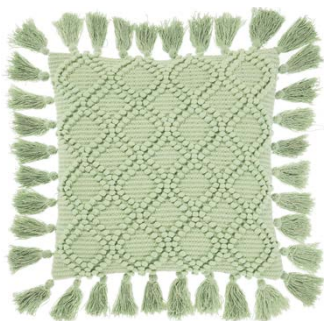

CIRCLET MINT
48x48cm Cushion. Cotton
Woven with loops and knotted fringe
RRP $64.99