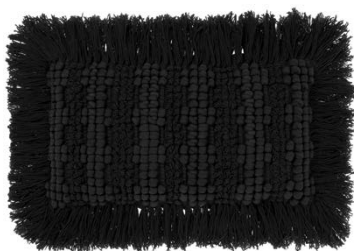

PENINA BISCOTTI

A finely constructed geometric you'll be pressed to resist, Penina biscotti exudes a smart and contemporary style with its latte and charcoal hues on a cotton percale ground in sugar. This soft washed unisex set, which reverses to a plain-dyed cotton, is both versatile and fun, and looks superb with its coordinating European pillowcases as well as textured throws and cushions for stylish contrast.

Washed Cotton

Quilt Cover & Pillowcase/s Set

DB | 180x210cm + 48x73cm(2)
 QB | 210x210cm + 48x73cm(2)
 KB | 245x210cm + 48x73cm(2)
 SKB | 270x240cm + 48x73cm(2)

RRP \$

179.99
 189.99
 219.99
 249.99

Coordinating Accessories

65x65cm European pillowcase

RRP \$

39.99

PENINA BISCOTTI
 65x65cm European pillowcase
 Washed Cotton. Printed
 RRP \$39.99

DIEGO BLACK
 35x55cm Cushion. Cotton
 Woven with looped weave
 RRP \$74.99

CIRCLET TERRACOTTA
 48x48cm Cushion. Cotton
 Woven with loops and knotted fringe
 RRP \$64.99