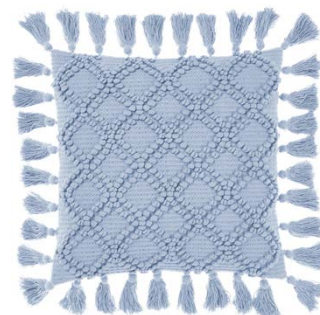

DIEGO FOREST
35x55cm Cushion. Cotton
Woven with looped weave
RRP $74.99

CIRCLET SKY
48x48cm Cushion. Cotton
Woven with loops and knotted fringe
RRP $64.99