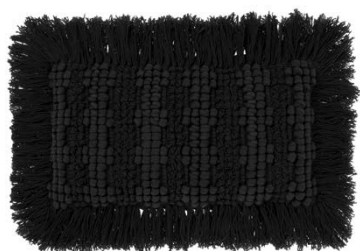

FLORIDA BRONZE
45cm Round cushion. Cotton
Tassels
RRP \$74.99

FLORIDA STILLWATER
45cm Round cushion. Cotton
Tassels
RRP \$74.99

FLORIDA ROSE
45cm Round cushion. Cotton
Tassels
RRP \$74.99

FLORIDA BASIL
45cm Round cushion. Cotton
Tassels
RRP \$74.99

FLORIDA WHITE
45cm Round cushion. Cotton
Tassels
RRP \$74.99

FLORIDA GREY
45cm Round cushion. Cotton
Tassels
RRP \$74.99

DIEGO PAPRIKA
35x55cm Cushion. Cotton
Woven with looped weave
RRP \$74.99

LIVING CUSHIONS

DIEGO ORCHID
35x55cm Cushion. Cotton
Woven with looped weave
RRP \$74.99

DIEGO TERRACOTTA
35x55cm Cushion. Cotton
Woven with looped weave
RRP \$74.99

DIEGO FOREST
35x55cm Cushion. Cotton
Woven with looped weave
RRP \$74.99