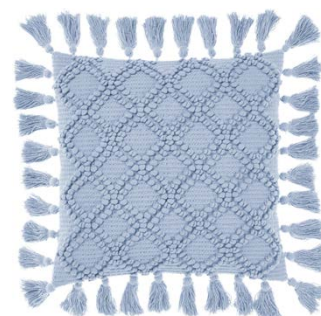

RRP \$

49.99
 59.99

SOLAR MARIGOLD
 65x65cm European pillowcase. Cotton
 Printed
 RRP \$49.99

SOLAR MARIGOLD
 48x48cm Cushion. Cotton
 Printed
 RRP \$59.99

CIRCLET SKY
 48x48cm Cushion. Cotton
 Woven with loops and knotted fringe
 RRP \$64.99