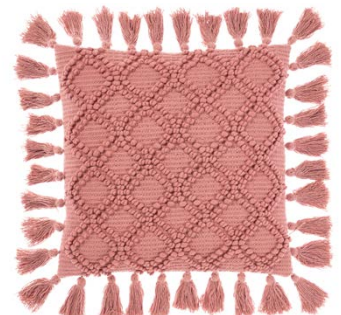

65x65cm European pillowcase
 40x60cm Cushion

RRP \$

59.99
 69.99

HOLIDAE

65x65cm European pillowcase. Cotton
 Printed with fringing
 RRP \$59.99

HOLIDAE

40x60cm Cushion. Cotton slub
 Foil print & fringing
 RRP \$69.99