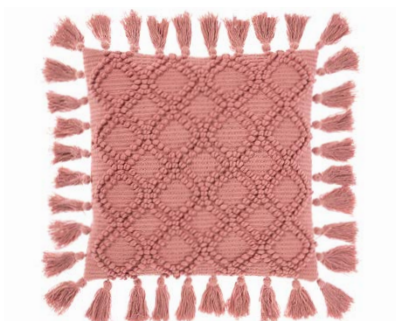

DIEGO BLACK
35x55cm Cushion. Cotton
Woven with looped weave
RRP $74.99

CIRCLET BLOSSOM
48x48cm Cushion. Cotton
Woven with loops and knotted fringe
RRP $64.99